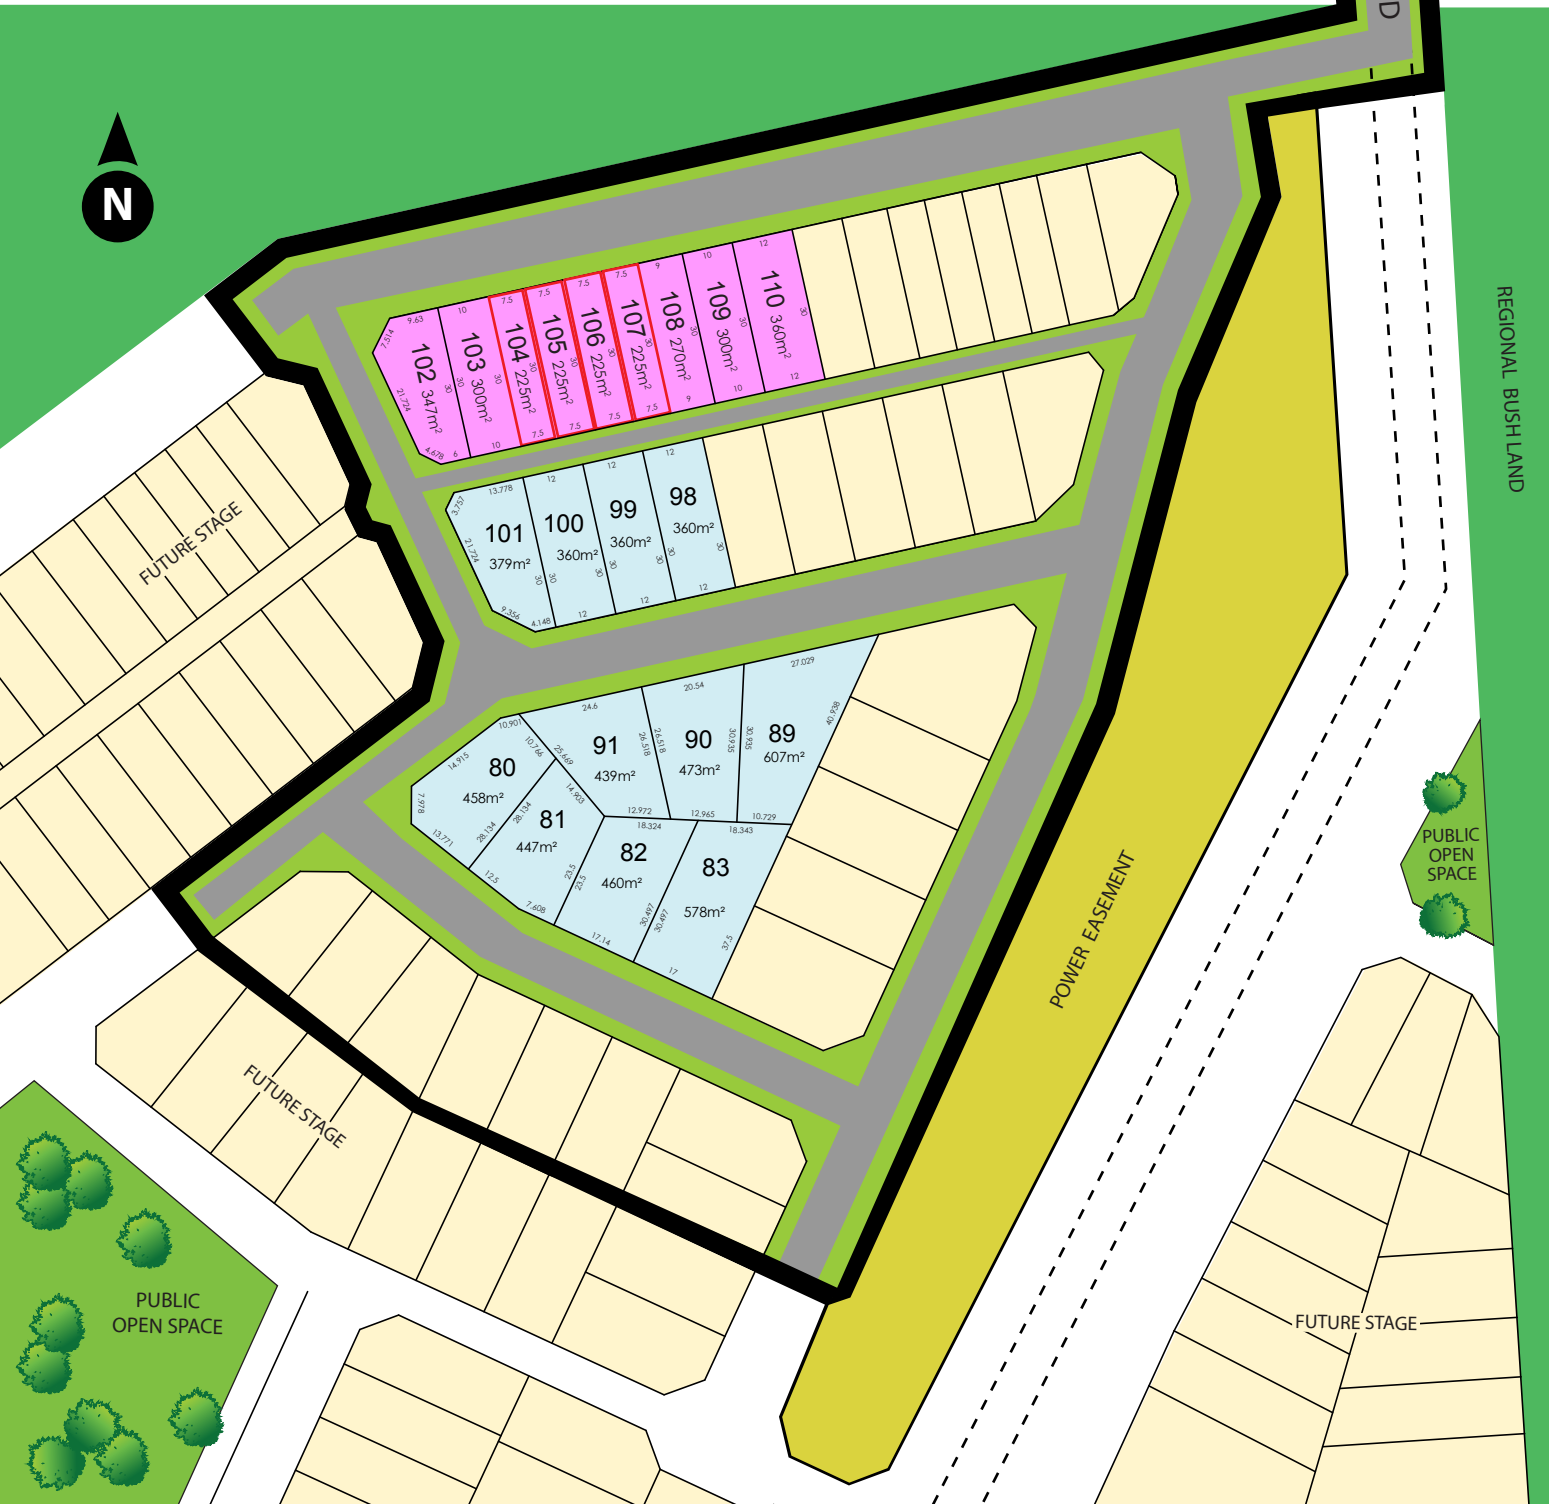

TREEBY PARK

SIMPLE BY NATURE

CONCEPT PLAN

PreRelease

Disclaimer: The vendors and their agents of this development give notice that; (1) All dimensions and areas are subjected to survey (2) All information given in relation to this development whether contained in this document or given orally is given without responsibility and is not intended to form part of any contract; (3) Intending purchasers/lessees should satisfy themselves as to the truth or accuracy of all information given by making their own inspection, search, inquiries and taking their own advice or as otherwise necessary; (4) No person in the employment of the vendor or their agents has authority to make or give any representation or warranty in relation to the development; (5) All photographic/images used in this document are of illustrative purposes only and are not necessarily representative of the complete development.

STAGE 1

LEGEND

- R40 Zoned Lots
- R20 Zoned Lots
- House & Land Package Applies
- Future Stage